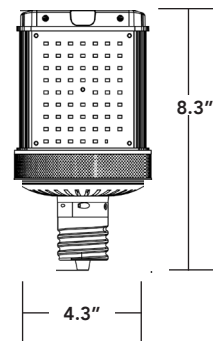

# SHOE BOX & WALL PACK RETROFIT G5 HORIZONTAL MOUNTING

MOGUL BASES

INSTALL METHOD

OPERATING TEMP

ACTIVE COOLING

SURGE PROTECTION

CRI

RATED LIFE

## directional efficiency

- 80W LED replacing 250W HID
- Light panel can rotate once the base is tightened to direct light out of the fixture
- Includes a fan and thermal sensor to run cool and ensure a long and bright life
- Enclosed fixture safe and approved for damp locations
- USA designed and specified driver
- Available in 3000, 4000 and 5000K

LED-8089M-G5

PART #	UPC	VOLTAGE	REPLACES	WATTAGE	LUMENS	CCT (K)	BASE TYPE
LED-8089M30-G5	844006047030	120-277V	up to 250W HID	80W	10670	3000K	EX39
LED-8089M40-G5	844006047054	120-277V	up to 250W HID	80W	10760	4000K	EX39
LED-8089M50-G5	844006047078	120-277V	up to 250W HID	80W	10850	5000K	EX39
LED-8089M30C-G5	844006047047	277-347V	up to 250W HID	80W	10400	3000K	EX39
LED-8089M40C-G5	844006047061	277-347V	up to 250W HID	80W	10499	4000K	EX39
LED-8089M50C-G5	844006047085	277-347V	up to 250W HID	80W	10675	5000K	EX39